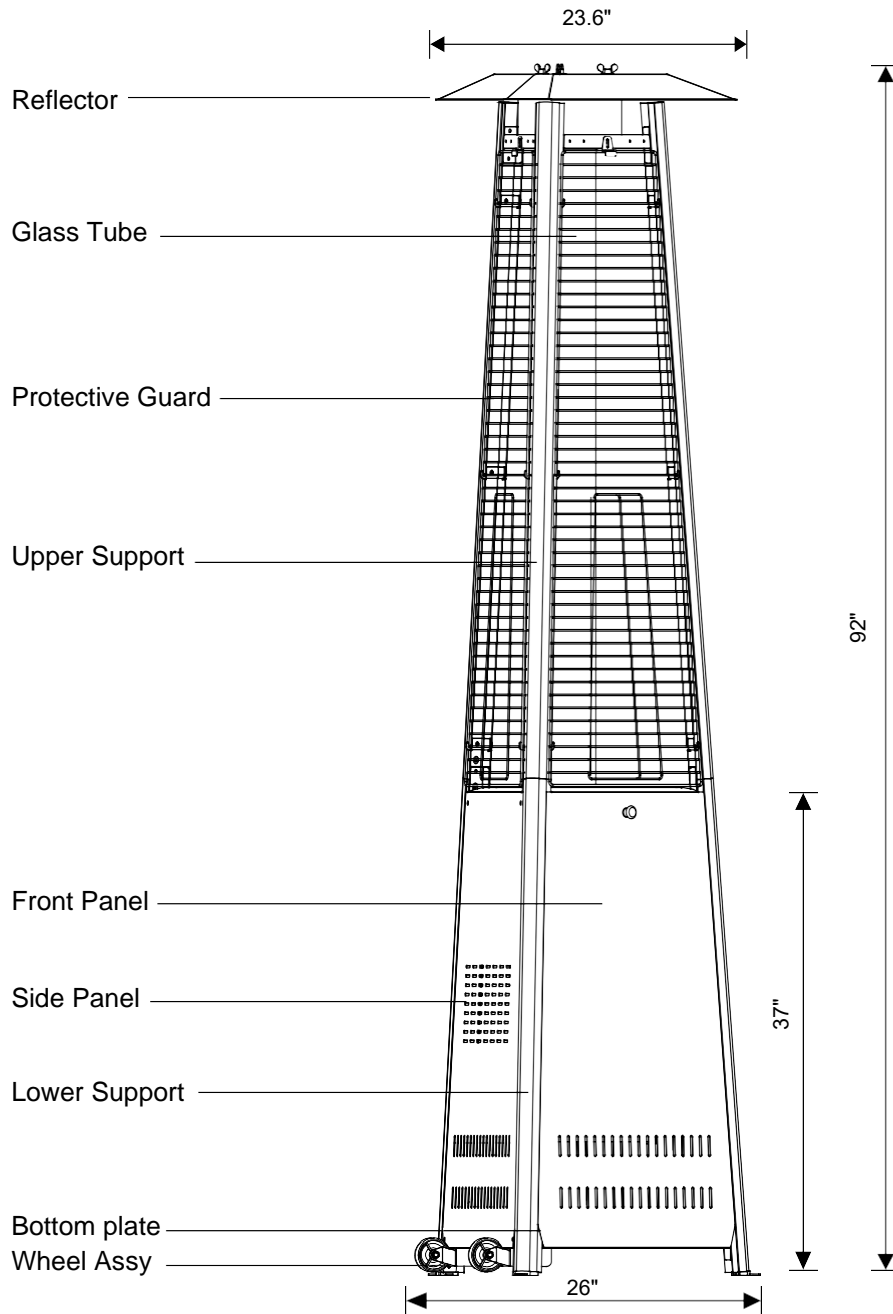

PROVIDE A WARM EXPERIENCE FOR YOUR GUEST UNDER THE STARS.

Pyramid Heater Specs

Model Number	7
Height	7
BTU	46,000
Overall Dimensions	20.4" x 87"H
Gross Packaging Weight	73 LBS
Net Weight	58 LBS